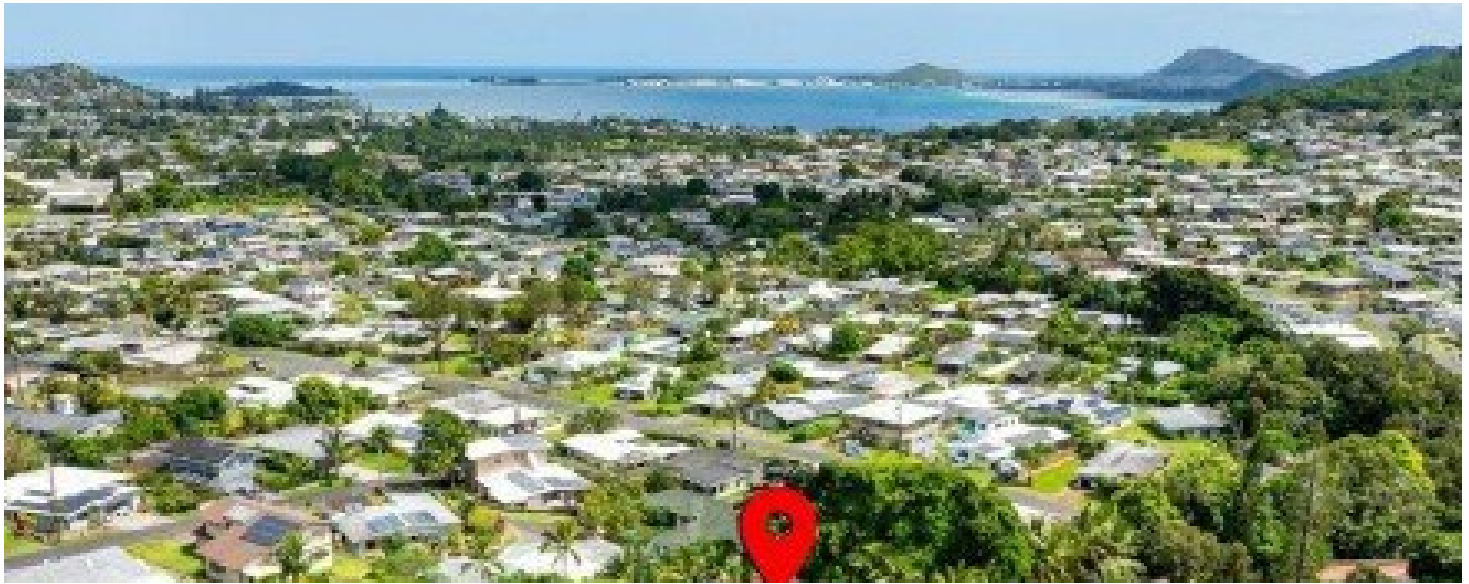

45-407 Mokulele Dr. #60
Kaneohe-Kahaluu, HI 96744

LOGO COMING
SOON

Powered by hawaiiopenhouseguide.com

MLS# 202610234

\$795,000

3 Bedrooms | 2.5 Bathrooms

\$795,000 (FS) 45-407 Mokulele Dr. #60 3 bdrm, 2.5 bath 1st Open 2-5PM REMAX HAWAII Jeff Char, R 808-372-2282 Virtual Tour: bit.ly/ParkwayA60